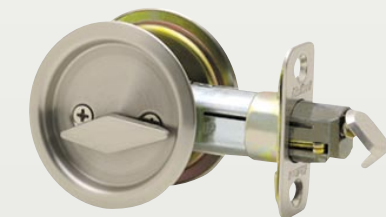

SECOND MOVE-UP

Kwikset UltraMax Signatures is the best style and security you can buy. The new elegantly designed solid forged brass handlesets and the Laurel egg knob are available in designer finishes such as Venetian Bronze and satin nickel. Designer styled ANSI Grade 1 deadbolts provide superior resistance against forcible entry. Kwik-Install, featured on all knobs, includes a twist-fit mount plate and pre-installed screws for flawless installation and reduced callbacks due to lost screws, screw stripping, and on-the-job dings and scratches.

Chelsea®

Sheridan®

Deadbolts

980S Deadbolt
 ANSI Grade 1 Deadbolt
 An imposing statement of superior security, durability and style.

780 Deadbolt
 The proven 780 ANSI Grade 2 deadbolt. Exceptional strength, durability and convenience.

Knobs

Featuring concealed screws and nickel-plated throwbolts.

Laurel®

Circa®

Hancock®

Abbey®

Avalon™

Levers

Ashfield™

Commonwealth®

Brooklane®

Pembroke™

ULTRASMART

Pocket Door Lock

- Fits standard 2-1/8" bore
- No more notching!
- Prevents door warping
- Superior styling & finishes

L03/3 Polished Brass 26 Polished Chrome 26D Satin Chrome 15 Satin Nickel 15A Antique Nickel 5 Antique Brass 11P Venetian Bronze 501 Rustic Bronze 502 Rustic Pewter 514 Iron Black