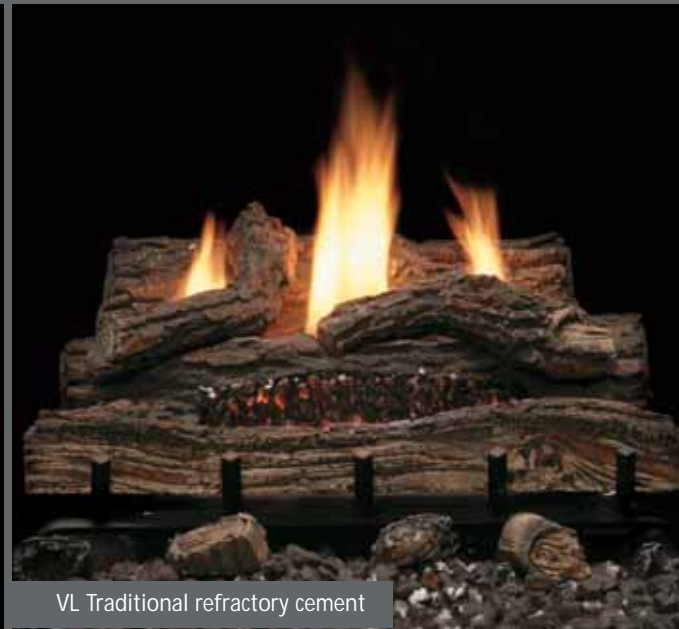

VL Traditional refractory cement