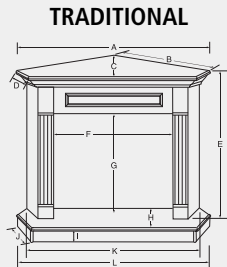

VF, VFH, 32LCUF, DVB, DVM and EF500