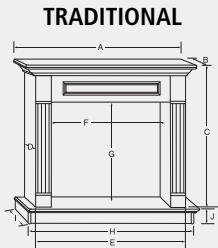

VF-R with wall surround in oak with a Honey finish

DVB with corner surround in birch with a Dark Cherry finish

Lo-Rider with wall surround in birch with a Dark Cherry finish

Wood Cabinets

Product	Model No.		A	B	C	D	E	F	G	H	I	J	K	L
	Surround	Hearth												
ECONOMY WALL CABINET MANTELS (HEARTH INCLUDED WITH CABINET)														
24DBX, 24VFS	WSH24		38 1/8"	14 7/8"	38"	13 3/4"	26 1/4"	24 3/4"	26 5/8"	35 5/8"	6 7/8"			
32VFS	WSH32		52"	16 3/4"	48 1/4"	13"	34 1/8"	32 3/4"	30 7/8"	44 5/8"	6 7/8"			
EF300	WSHE30		52 5/8"	21 1/4"	47 7/8"	17 1/2"	33 3/4"	32 3/4"	31 1/8"	43 3/4"	6 7/8"			
32VFC, 32VFHC, 32LCUF, 400DVB	WSHGC32		57 3/4"	21"	49 3/4"	18"	39 1/4"	37 3/4"	35 7/8"	52 1/4"	5"			
36VFC, 36VFHC, 500DVB, EF500	WSHGC36		61 1/2"	22 1/4"	49 3/4"	19 3/8"	43 1/4"	41 3/4"	35 7/8"	56 1/4"	5"			
ECONOMY CORNER CABINET MANTELS (HEARTH INCLUDED WITH CABINET)														
24DBX, 24VFS	CSH24		46"	32 1/2"	26 3/4"	38"	26 1/4"	24 3/4"	26 5/8"	36"	13 3/4"			
32VFS, EF300	CSH32		56 3/8"	40"	32 5/8"	48 1/4"	34 1/8"	32 3/4"	30 7/8"	43 1/4"	18 5/8"			
32VFC, 32VFHC, 32LCUF, 400DVB	CSHGC32		62"	43 7/8"	35 5/8"	49 3/4"	39 1/4"	37 3/4"	35 7/8"	57 1/4"	5"			
36VFC, 36VFHC, 500DVB, EF500	CSHGC36		67 1/2"	47 3/4"	39 1/8"	49 3/4"	43 1/4"	41 3/4"	35 7/8"	63"	5"			
TRADITIONAL WALL MANTELS (HEARTH SOLD SEPARATELY)														
300DVB	WSGC30	WHGC30	52 1/2"	21 1/8"	45 1/2"	17 3/4"	46 1/8"	33 5/8"	32 3/8"	52 1/2"	21 1/8"	4 1/2"		
32VFC, 32VFHC, 32LCUF, 400DVB	WSGC32	WHGC32	57 3/4"	21 5/8"	52 7/8"	18"	50"	37 3/4"	35 7/8"	57 3/4"	21 5/8"	5"		
36VFC, 36VFHC, 500DVB, EF500	WSGC36C	WHGC36C	61 7/8"	23 1/4"	52 7/8"	19 3/4"	54"	41 3/4"	35 7/8"	61 7/8"	23 1/4"	5"		
500DVSC, 500DVH, 500DVM	WS500C	WH500C	65"	25 3/4"	54 3/4"	22 1/4"	63 1/4"	41 3/4"	38 3/4"	65"	25 3/4"	5"		
TRADITIONAL CORNER MANTELS (HEARTH SOLD SEPARATELY)														
300DVB	CSGC30	CHGC30	56 3/8"	40 3/4"	33"	48 1/4"	45 1/4"	33 5/8"	32 3/8"	20"	4 1/4"	5 3/4"	57 3/4"	57 3/4"
32VFC, 32VFHC, 32LCUF, 400DVB	CSGC32	CHGC32	62 1/2"	44 3/8"	35 3/4"	6 3/8"	49 3/4"	37 3/4"	35 7/8"	21 3/4"	5"	6 1/2"	56 1/2"	62 1/2"
36VFC, 36VFHC, 500DVB, EF500	CSGC36C	CHGC36C	69 1/2"	49 1/4"	39 3/8"	6 3/8"	49 3/4"	41 3/4"	35 7/8"	23 3/8"	5"	6 1/2"	62"	69 1/2"
MANTEL CAP AND HEARTH BASE FOR PENINSULA FIREBOXES														
36PFL, 36PFG, PFDVD	SGP36	HGP36	48"	26"	7 1/8"	34 3/8"	5"	47 5/8"	30"					