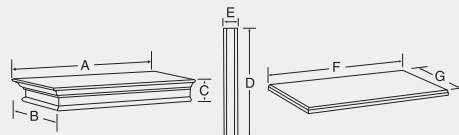

36PFL, 36PFG and PFDVD

MAJESTIC

A Brand of Monessen Hearth Systems Co.
149 Cleveland Drive, Paris, Kentucky 40361
www.majesticproducts.com

Your Majestic Dealer:

To avoid personal injury or property damage, the product described by this brochure must be installed, operated and maintained in strict compliance with the instructions packaged with the product and all applicable building or fire codes. Contact local building or fire officials about restrictions and installation inspection requirements. All photographs and drawings on this brochure are for illustrative purposes only and are not intended for, nor should they be used as a substitute for the instructions packaged with the unit. Appearance and specifications of the product are subject to change without notice. © 2008 Monessen Hearth Systems Co.