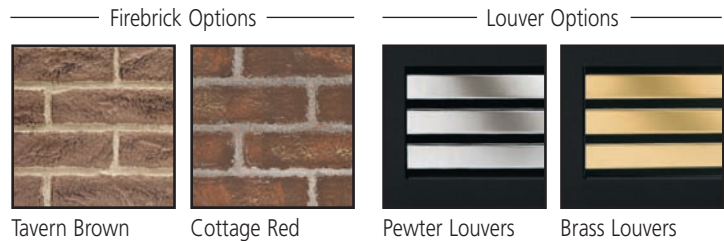

500DVH Direct Vent Gas Fireplace

Introducing the 500DVH - new from Majestic. This 21 inch deep direct vent fireplace will make a big impact in any room with a selection of designer facings and optional Tavern Brown or Cottage Red firebrick. A standard ceramic glass front offers a large 731 square inch viewing area and its 85% efficiency rating from CSA makes it an ideal heat source. With a Limited Lifetime Warranty and deluxe illustrated control panel, the 500DVH from Majestic combines simple operation with design sophistication.

Deluxe control panel

Trims and Options

Medium and curved trim kits available for DVH

Also Available:

- Classic and Manor Faces
- Decorative black mesh screen cover
- Corner or wall cabinets

MAJESTIC

A Brand of Monessen Hearth Systems Co.
149 Cleveland Drive, Paris, Kentucky 40361
www.majesticproducts.com