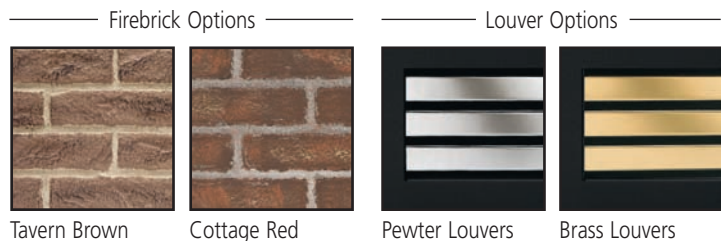

Also Available:

- Brass, pewter and black trims and louvers
- Mesh glass cover
- 160 cfm forced air blower
- Remote controls

MAJESTIC

A Brand of Monessen Hearth Systems Co.
149 Cleveland Drive, Paris, Kentucky 40361
www.majesticproducts.com

Your Majestic Dealer:

To avoid personal injury or property damage, the product described by this brochure must be installed, operated and maintained in strict compliance with the instructions packaged with the product and all applicable building or fire codes. Contact local building or fire officials about restrictions and installation inspection requirements. All photographs and drawings on this brochure are for illustrative purposes only and are not intended for, nor should they be used as a substitute for the instructions packaged with the unit. Appearance and specifications of the product are subject to change without notice. © 2008 Monessen Hearth Systems Co.